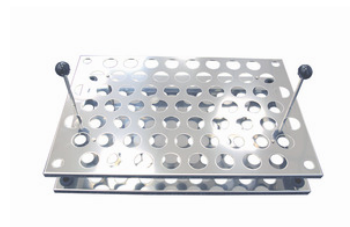

**Inserts, stainless steel for Shaking water baths Hydro**

Lauda Dr.R.Wobser GmbH &  
Co.KG

**Inserts, stainless steel for Shaking water baths Hydro**

Array 3921  
Ø 31 mm

Code	Description	Packaging
LLG09837967	Test tube racks,st.steel,for 63 test tu	1 pz.
LLG09837968	Test tube racks,st.steel,for 372 test t	1 pz.