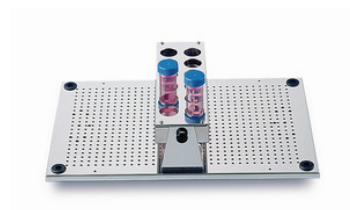

Tubes inserts, stainless steel for Shaking water baths Hydro

Lauda Dr.R.Wobser GmbH &
Co.KG

Tubes inserts, stainless steel for Shaking water baths Hydro

Inserts to be placed on the shaking tray.

For tubes diam. 25 ... 29 mm

Code	Description	Packaging
LLG09905997	Tube racks for 12x50ml Flacon tubesfor	1 pz.

CARLO ERBA Reagents SA
Calle Filadors 35,
6º Planta 5º Puerta
08208 Sabadell (BCN)
Tel. +34 93 693 37 35
www.carloerbareagents.com