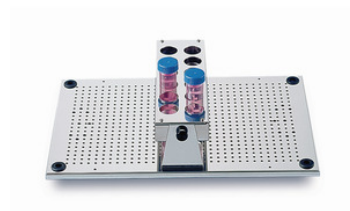

Tubes inserts, stainless steel for Shaking water baths Hydro

Lauda Dr.R.Wobser GmbH &
Co.KG

Tubes inserts, stainless steel for Shaking water baths Hydro

Inserts to be placed on the shaking tray.

For tubes diam. 25 ... 29 mm

Code	Description	Packaging
LLG09905997	Tube racks for 12x50ml Flacon tubesfor	1 pz.

CARLO ERBA Reagents SA
Calle Filadors 35,
6º Planta 5º Puerta
08208 Sabadell (BCN)
Tel. +34 93 693 37 35
www.carloerbareagents.com