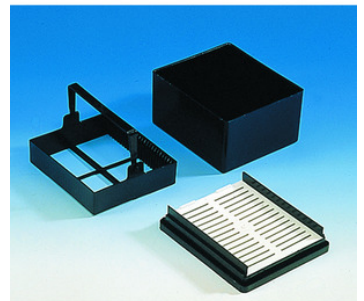

Staining trough with insert

VITLAB

CARLO ERBA Reagents SA
Calle Filadors 35,
6º Planta 5º Puerta
08208 Sabadell (BCN)
Tel. +34 93 693 37 35
www.carloerbareagents.com

CARLO ERBA
*Reagents operates with
a Certified Quality
Management System*